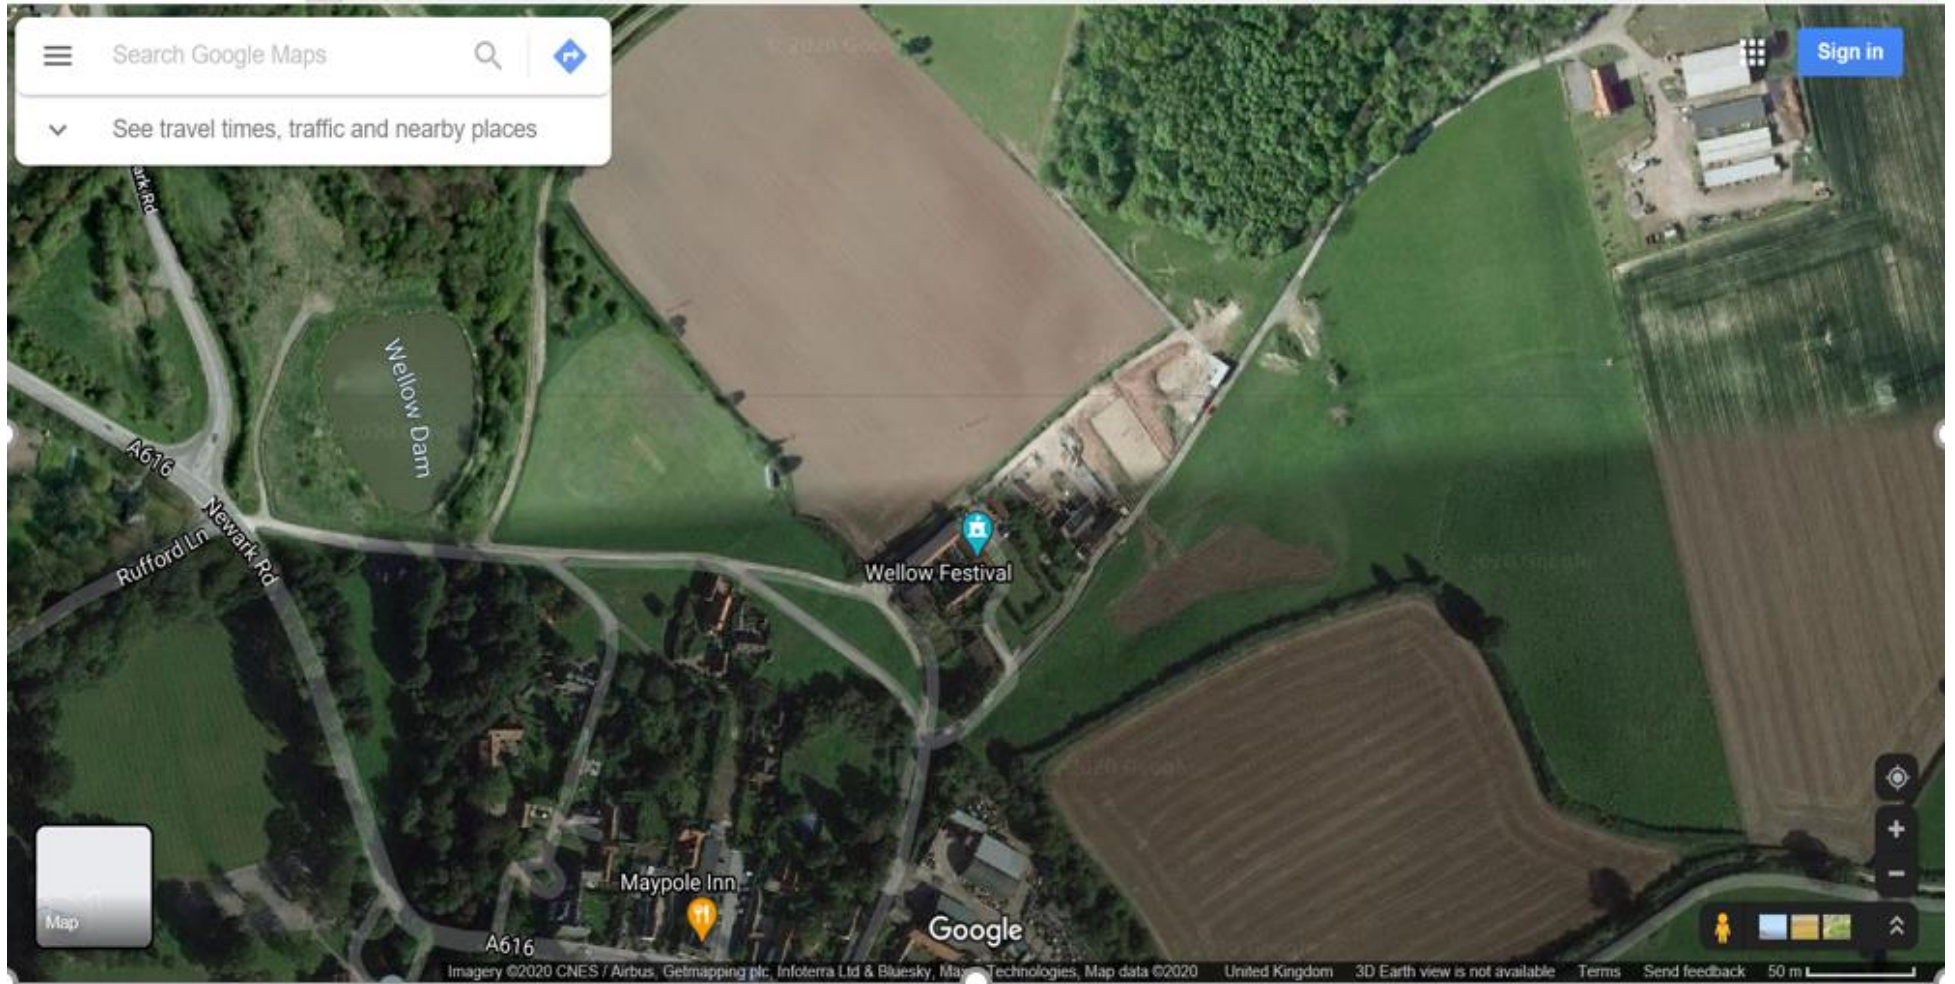

The 616 Venue, Wellow, NG22 0EJ -
Premise Licence Application

Address
 The 616 Venue, Wellow NG22 0EJ

Ariel view of The 616, Wellow NG22 0EJ

Date: 23/06/2020
The 616 Venue
Chapel Farm Wellow
Newark
Nottingham
NG22 0EJ

Bar set within the area marked
as indoor music area, set on
ground floor, there is no first floor.
Bedrooms surrounding court yards

Cellar

 Toilets

 CCTV

 MUSIC AREA

Date: 23/06/2020
The 616 Venue
Chapel Farm Wellow
Newark
Nottingham
NG22 0EJ